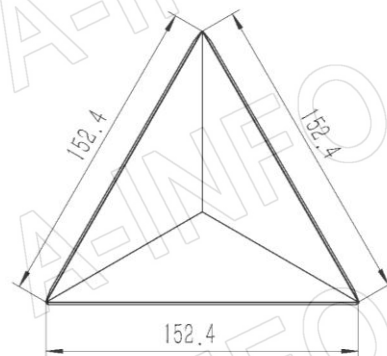

Outline Drawing (Size: mm)

AINFO Inc.

China(Beijing): Tel: (+86) 10-6266-7326,
China(Chengdu): Tel: (+86) 28-8519-2786,
USA: Tel: (+1) 949-639-9688,

Page 1 of 2

(+86) 10-6266-7327 Fax: (+86) 10-6266-7379
(+86) 28-8519-3044 Fax: (+86) 28-8519-3068
(+1) 949-639-9608 Fax: (+1) 949-639-9670

Website: www.ainfoinc.com
Email: sales@ainfoinc.com