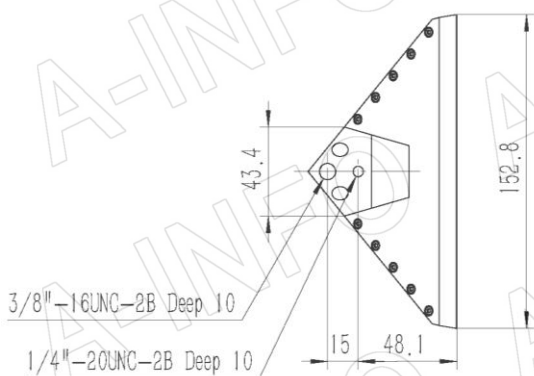

Outline Drawing (Size: mm)

AINFO Inc.

China(Beijing): Tel: (+86) 10-6266-7326,
China(Chengdu): Tel: (+86) 28-8519-2786,
USA: Tel: (+1) 949-639-9688,

Page 1 of 2

(+86) 10-6266-7327 Fax: (+86) 10-6266-7379
(+86) 28-8519-3044 Fax: (+86) 28-8519-3068
(+1) 949-639-9608 Fax: (+1) 949-639-9670

Website: www.ainfoinc.com
Email: sales@ainfoinc.com