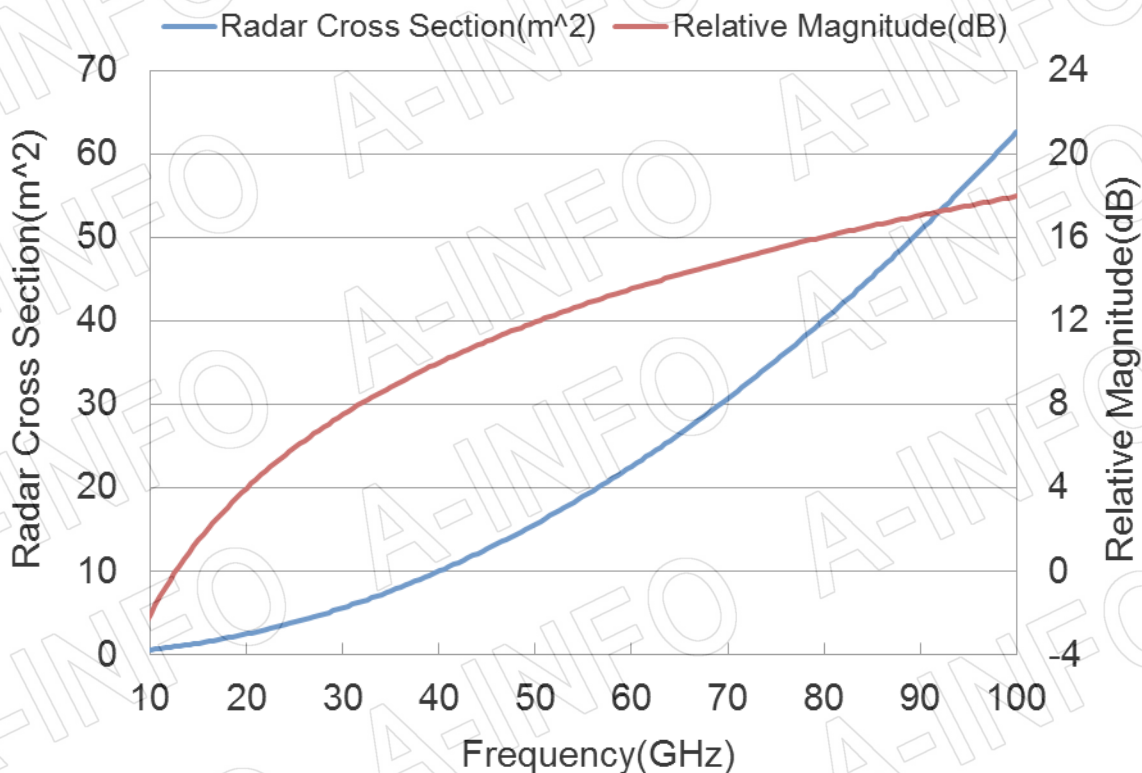

Calculated Radar Cross Section and Relative Magnitude

AINFO Inc.

China(Beijing): Tel: (+86) 10-6266-7326,
China(Chengdu): Tel: (+86) 28-8519-2786,
USA: Tel: (+1) 949-639-9688,

Page 2 of 2

(+86) 10-6266-7327 Fax: (+86) 10-6266-7379
(+86) 28-8519-3044 Fax: (+86) 28-8519-3068
(+1) 949-639-9608 Fax: (+1) 949-639-9670

Website: www.ainfoinc.com
Email: sales@ainfoinc.com