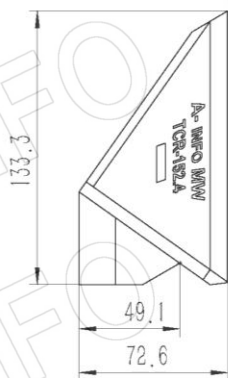

## Technical Specification

Edge Size	152.4mm / 6.0"
Material	Al
Size(mm)	72.6 x 133.3 x 152.4
Net Weight(Kg)	0.39 Around

## Outline Drawing (Size: mm)

**AINFO Inc.**

China(Beijing): Tel: (+86) 10-6266-7326,  
China(Chengdu): Tel: (+86) 28-8519-2786,  
USA: Tel: (+1) 949-639-9688,

Page 1 of 2

(+86) 10-6266-7327 Fax: (+86) 10-6266-7379  
(+86) 28-8519-3044 Fax: (+86) 28-8519-3068  
(+1) 949-639-9608 Fax: (+1) 949-639-9670